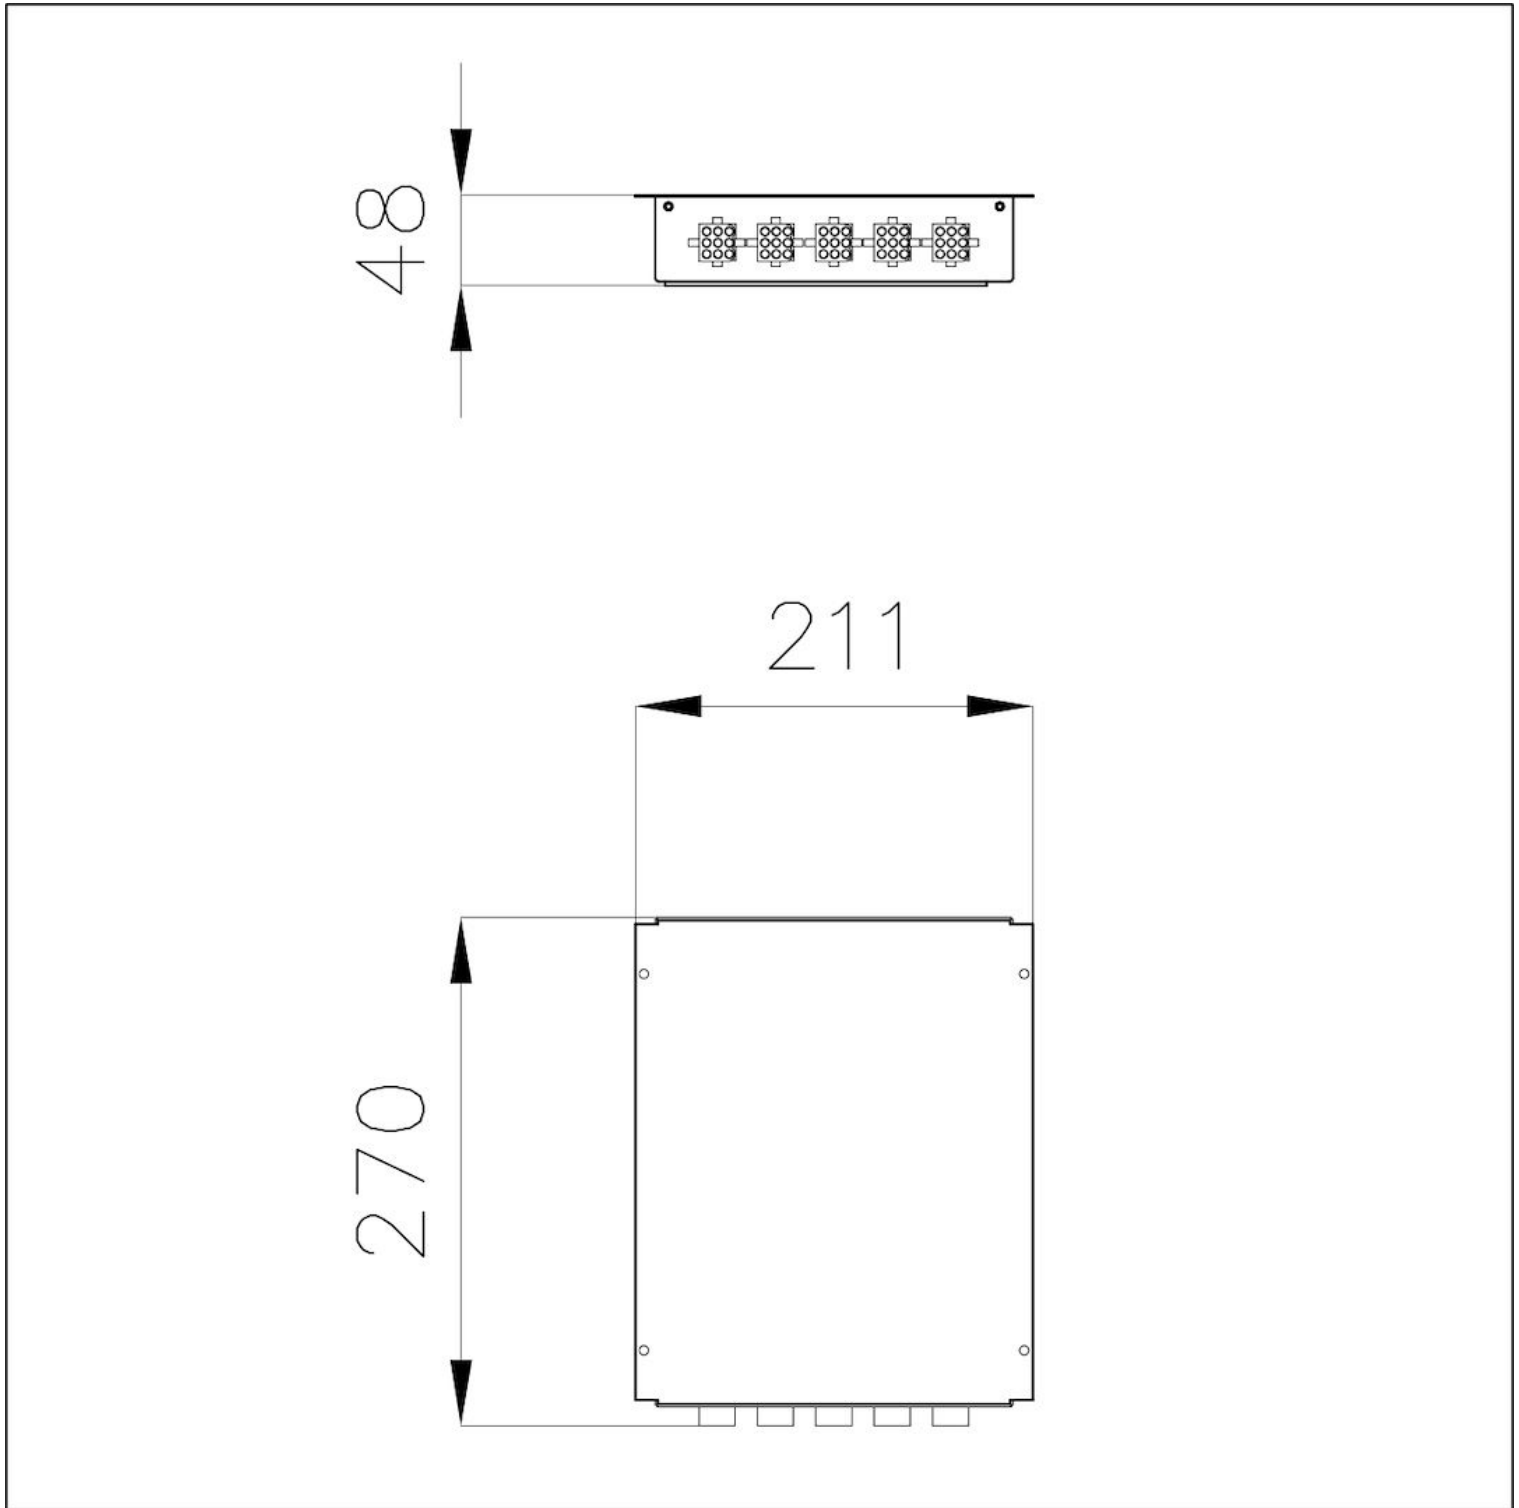

TECHNICAL DATA